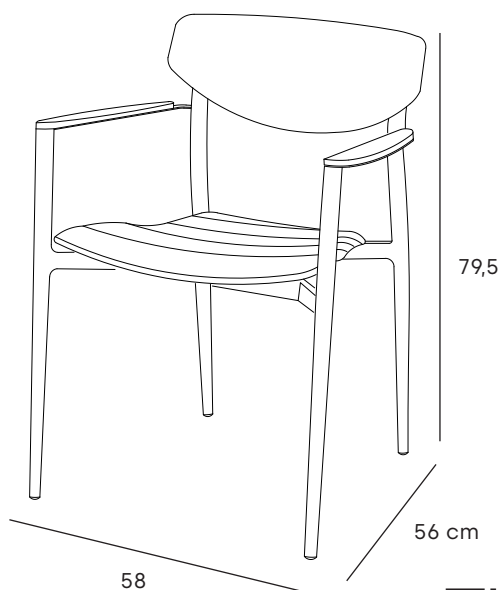

alu chair

material: Sunproof®, aluminium, teak

12095031   STAY natural alu chair (2 pc) + cushion light grey

---

12095030   STAY natural alu chair (4 pc) + cushion light grey

---