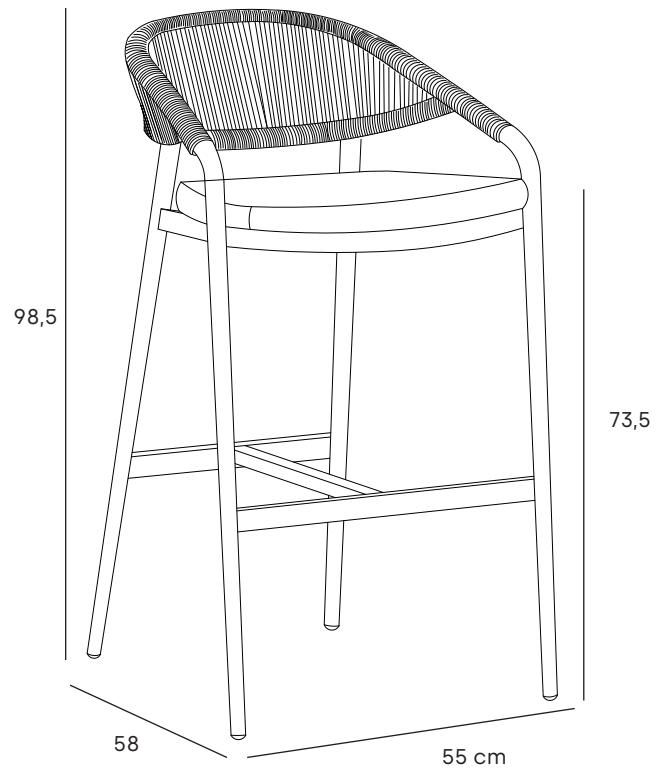

rope bar chair

material: Sunproof®, aluminium

12095037

STAY natural rope bar chair green rope + cushion dark grey