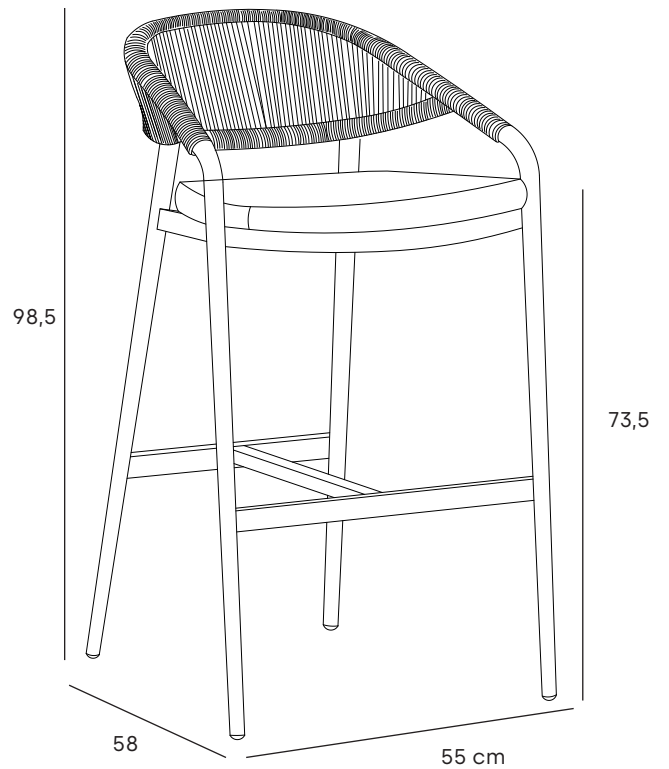

rope bar chair

material: Sunproof®, aluminium

12095037

STAY natural rope bar chair green rope + cushion dark grey

rope bar chair

material: Sunproof®, aluminium

12095036 STAY natural rope barchair black rope + cushion dark grey