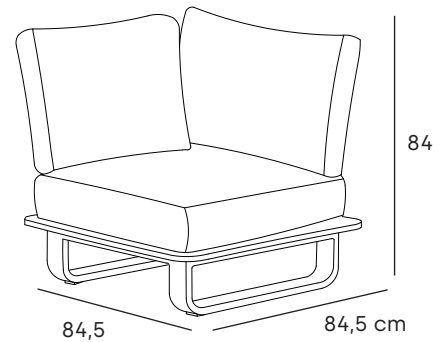

double lounge

material: Sunproof®, aluminium, teak

12095001

STAY natural double lounge + arm rest dark grey/green rope

2x double lounge + corner lounge

material: Sunproof®, aluminium, teak

12095001 STAY natural double lounge + arm rest dark grey/green rope

12095004

STAY natural lounger dark grey/green rope

coffee table

80 cm

40,5

material: ceramic

12095010

STAY natural ceramic coffee table