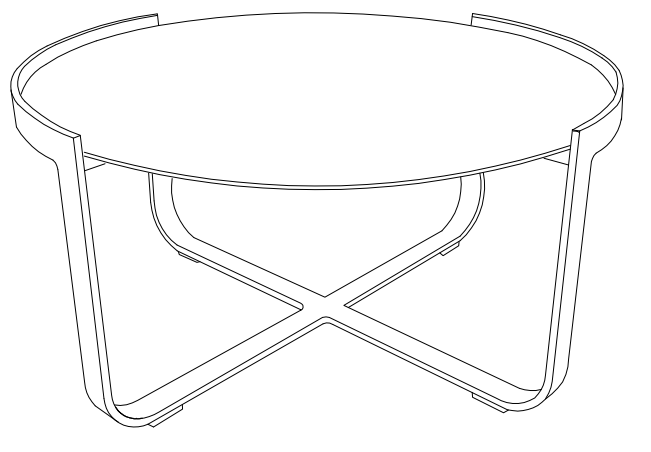

double lounge

material: Sunproof®, aluminium, teak

12095001

STAY natural double lounge + arm rest dark grey/green rope

2x double lounge + corner lounge

material: Sunproof®, aluminium, teak

12095001 STAY natural double lounge + arm rest dark grey/green rope

12095006 STAY natural corner lounge dark grey/green rope

single lounge

material: Sunproof®, aluminium, teak

12095005

STAY natural single lounge dark grey/green rope

lounger

material: Sunproof®, aluminium, teak

12095004

STAY natural lounger dark grey/green rope

coffee table

80 cm

40,5

material: ceramic

12095010

STAY natural ceramic coffee table

35,5

60 cm

teak coffee table

material: aluminium, teak

12095009

STAY natural teak coffee table

double lounge

material: Sunproof®, aluminium, teak