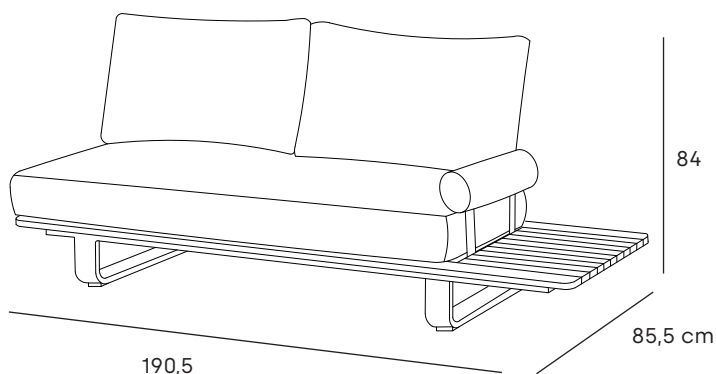

12095004

STAY natural lounger dark grey/green rope

coffee table

80 cm

40,5

material: ceramic

12095010

STAY natural ceramic coffee table

35,5

60 cm

teak coffee table

material: aluminium, teak

12095009

STAY natural teak coffee table

double lounge

material: Sunproof®, aluminium, teak

12095070

STAY natural double lounge + arm rest white/light grey

2x double lounge + corner lounge

material: Sunproof®, aluminium, teak

12095070	STAY natural double lounge + arm rest white/light grey
12095072	STAY natural corner lounge white/light grey