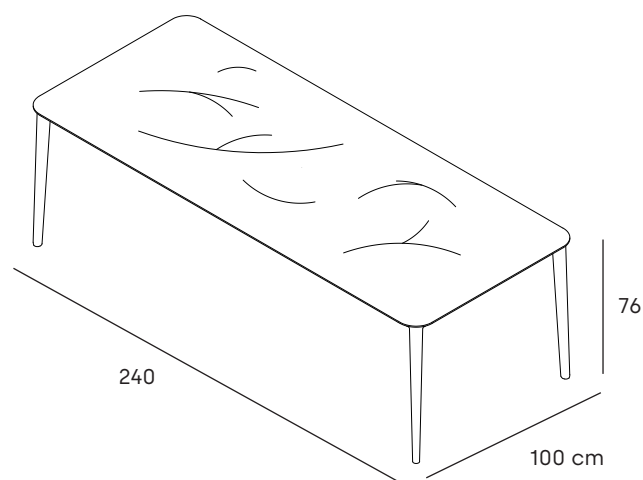

ceramic table

material: aluminium, ceramic

12095028

STAY natural ceramic table