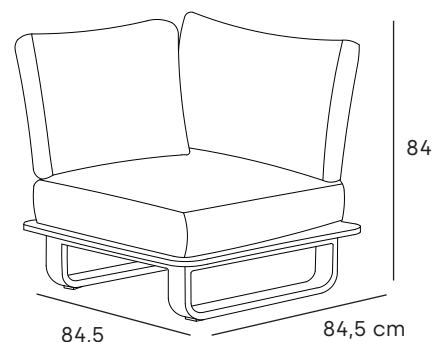

12095004

STAY natural lounger dark grey/green rope

coffee table

80 cm

40,5

material: ceramic

12095010

STAY natural ceramic coffee table

35,5

60 cm

teak coffee table

material: aluminium, teak

12095009

STAY natural teak coffee table

double lounge

material: Sunproof®, aluminium, teak

12095070

STAY natural double lounge + arm rest white/light grey

2x double lounge + corner lounge

material: Sunproof®, aluminium, teak

12095070	STAY natural double lounge + arm rest white/light grey
12095072	STAY natural corner lounge white/light grey