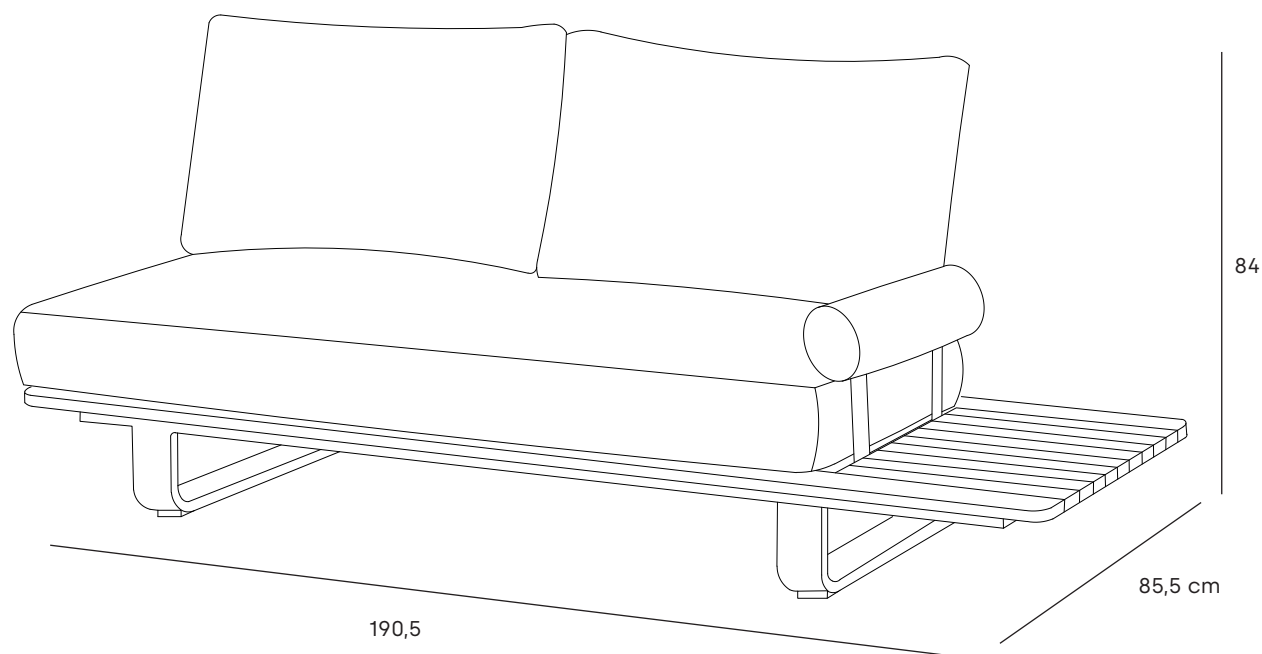

double lounge

material: Sunproof®, aluminium, teak

12095001

STAY natural double lounge + arm rest dark grey/green rope

2x double lounge + corner lounge

material: Sunproof®, aluminium, teak

12095001 STAY natural double lounge + arm rest dark grey/green rope

12095004

STAY natural lounger dark grey/green rope

coffee table

80 cm

40,5

material: ceramic

12095010

STAY natural ceramic coffee table

35,5

60 cm

teak coffee table

material: aluminium, teak

12095009

STAY natural teak coffee table

double lounge

material: Sunproof®, aluminium, teak

12095070

STAY natural double lounge + arm rest white/light grey

2x double lounge + corner lounge

material: Sunproof®, aluminium, teak

12095070	STAY natural double lounge + arm rest white/light grey
12095072	STAY natural corner lounge white/light grey