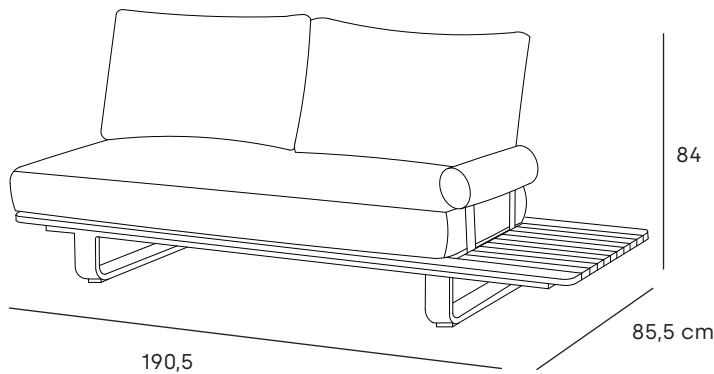

double lounge

material: Sunproof®, aluminium, teak

12095001

STAY natural double lounge + arm rest dark grey/green rope

2x double lounge + corner lounge

material: Sunproof®, aluminium, teak

12095001 STAY natural double lounge + arm rest dark grey/green rope

12095006 STAY natural corner lounge dark grey/green rope

single lounge

material: Sunproof®, aluminium, teak

12095005

STAY natural single lounge dark grey/green rope

lounger

material: Sunproof®, aluminium, teak

12095004

STAY natural lounger dark grey/green rope

coffee table

80 cm

40,5

material: ceramic

12095010

STAY natural ceramic coffee table