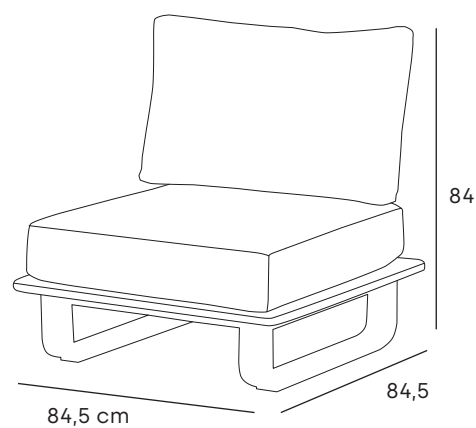

single lounge

material: Sunproof®, aluminium, teak

12095071

STAY natural single lounge white/light grey