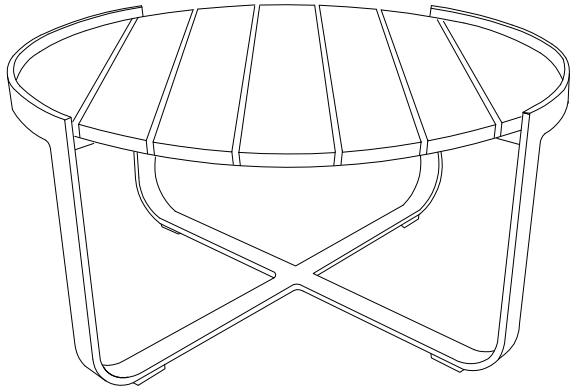

double lounge

material: Sunproof®, aluminium, teak

12095001

STAY natural double lounge + arm rest dark grey/green rope

2x double lounge + corner lounge

material: Sunproof®, aluminium, teak

12095001 STAY natural double lounge + arm rest dark grey/green rope

12095004

STAY natural lounger dark grey/green rope

coffee table

80 cm

40,5

material: ceramic

12095010

STAY natural ceramic coffee table

35,5

60 cm

teak coffee table

material: aluminium, teak

12095009

STAY natural teak coffee table

double lounge

material: Sunproof®, aluminium, teak

12095070

STAY natural double lounge + arm rest white/light grey

2x double lounge + corner lounge

material: Sunproof®, aluminium, teak

12095070	STAY natural double lounge + arm rest white/light grey
12095072	STAY natural corner lounge white/light grey