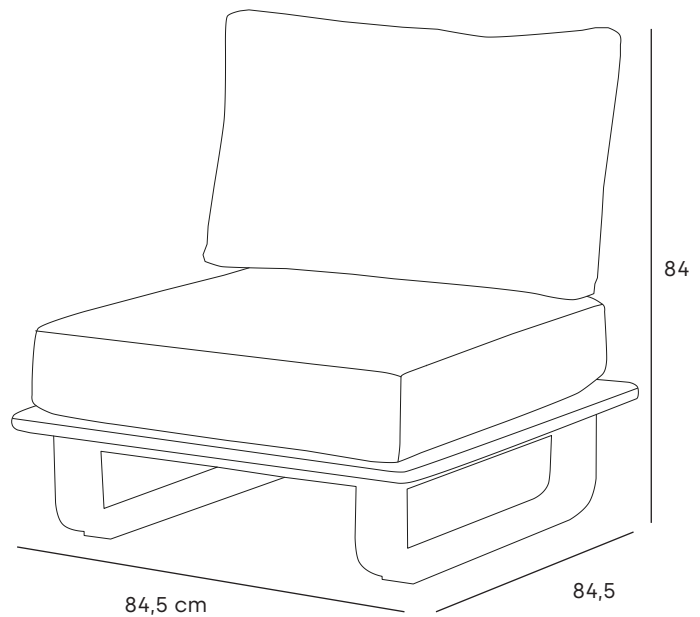

single lounge

material: Sunproof®, aluminium, teak

12095005

STAY natural single lounge dark grey/green rope