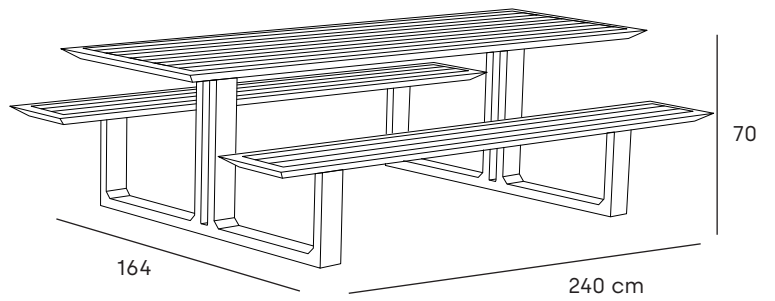

picnic table

material: aluminium, teak

12095085

STAY natural picnic table white/teak