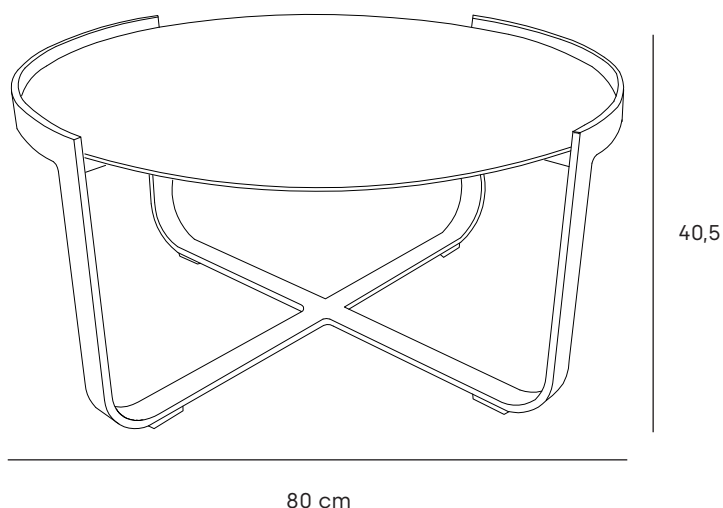

single lounge

material: Sunproof®, aluminium, teak

12095071

STAY natural single lounge white/light grey

coffee table

material: aluminium

12095074 STAY natural coffee table white/aluminium

teak coffee table