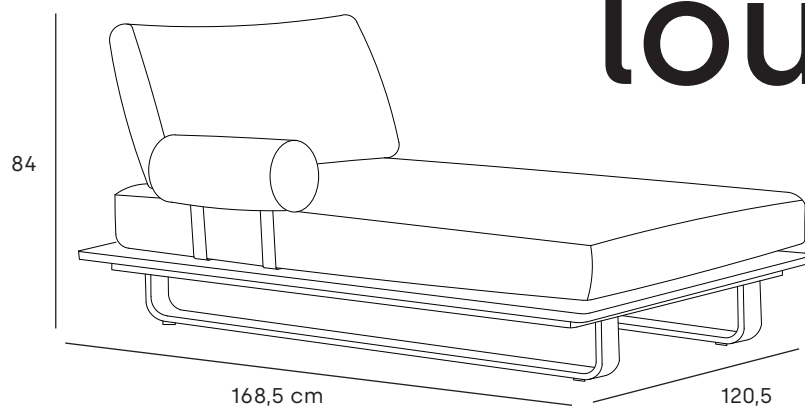

double lounge

material: Sunproof®, aluminium, teak

12095001

STAY natural double lounge + arm rest dark grey/green rope

2x double lounge + corner lounge

material: Sunproof®, aluminium, teak

12095001 STAY natural double lounge + arm rest dark grey/green rope

12095006 STAY natural corner lounge dark grey/green rope

single lounge

material: Sunproof®, aluminium, teak

12095005

STAY natural single lounge dark grey/green rope

lounger

material: Sunproof®, aluminium, teak

12095004

STAY natural lounger dark grey/green rope

coffee table

80 cm

40,5

material: ceramic

12095010

STAY natural ceramic coffee table