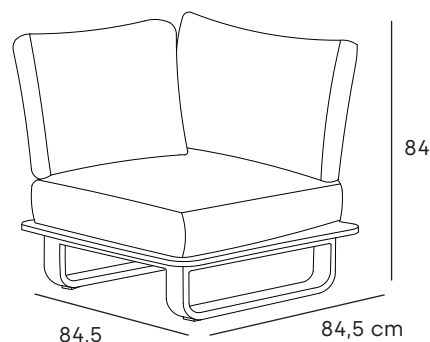

STAY natural picnic table charcoal/teak

picnic table

material: aluminium, teak

12095085

STAY natural picnic table white/teak

picnic table

material: aluminium, teak

12095085 STAY natural picnic table white/teak

12095011 STAY natural picnic table charcoal/teak

corner lounge

material: Sunproof®, aluminium, teak

12095006

STAY natural corner lounge dark grey/green rope

corner lounge

material: Sunproof®, aluminium, teak