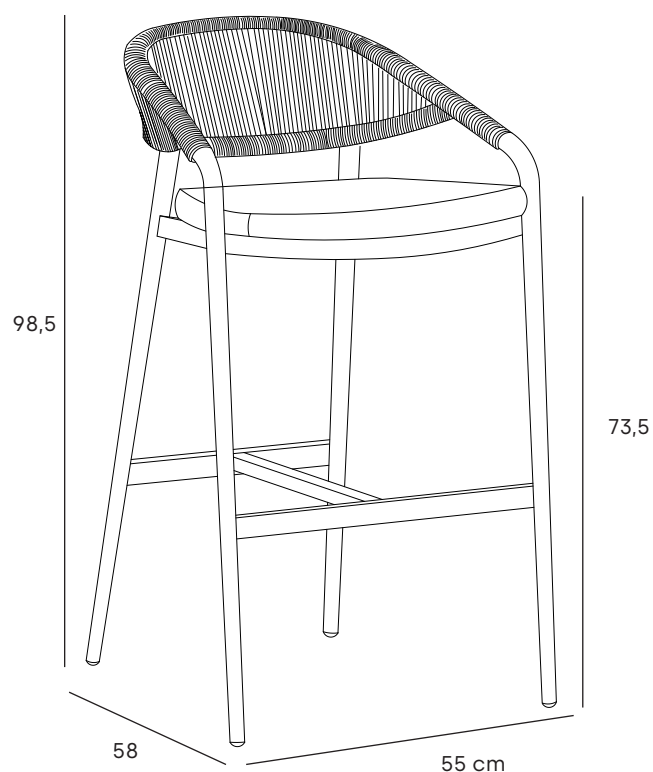

rope chair

material: Sunproof®, aluminium

12095035

STAY natural rope chair green rope + cushion dark grey

rope bar chair

material: Sunproof®, aluminium

12095036

STAY natural rope barchair black rope + cushion dark grey