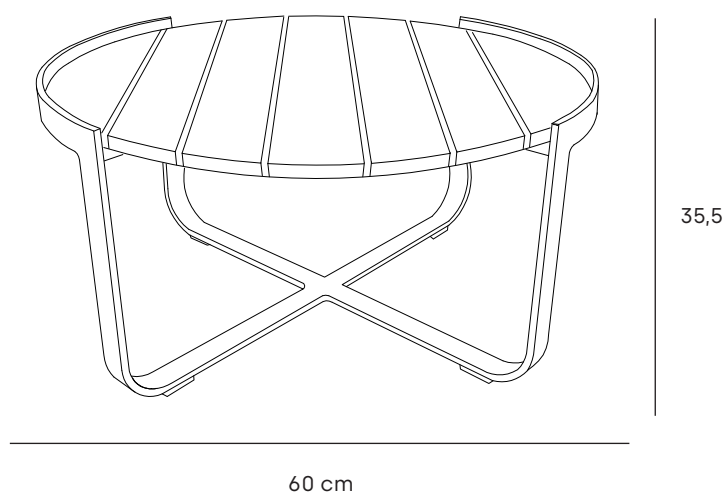

single lounge

material: Sunproof®, aluminium, teak

12095071

STAY natural single lounge white/light grey

coffee table

material: aluminium

12095074 STAY natural coffee table white/aluminium

teak coffee table