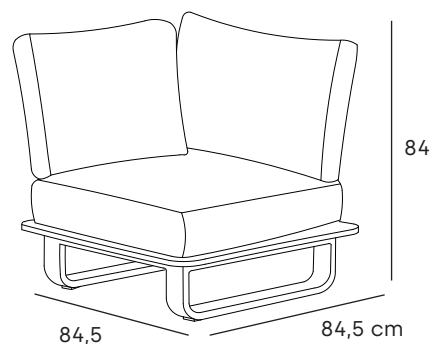

STAY natural picnic table charcoal/teak

picnic table

material: aluminium, teak

12095085

STAY natural picnic table white/teak

picnic table

material: aluminium, teak

12095085 STAY natural picnic table white/teak

12095011 STAY natural picnic table charcoal/teak

corner lounge

material: Sunproof®, aluminium, teak

12095006

STAY natural corner lounge dark grey/green rope

corner lounge

material: Sunproof®, aluminium, teak