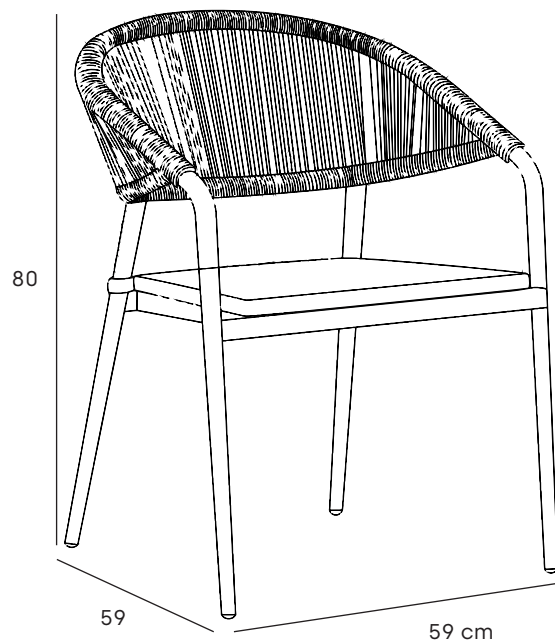

material: aluminium, teak

12095073

STAY natural coffee table white/teak

ceramic table

material: aluminium, ceramic

12095028

STAY natural ceramic table

teak table

material: aluminium, teak

12095029

STAY natural teak table

alu chair

material: Sunproof®, aluminium, teak

12095031 STAY natural alu chair (2 pc) + cushion light grey

12095030 STAY natural alu chair (4 pc) + cushion light grey

rope chair

material: Sunproof®, aluminium

12095035

STAY natural rope chair green rope + cushion dark grey

rope bar chair

material: Sunproof®, aluminium

12095036

STAY natural rope barchair black rope + cushion dark grey