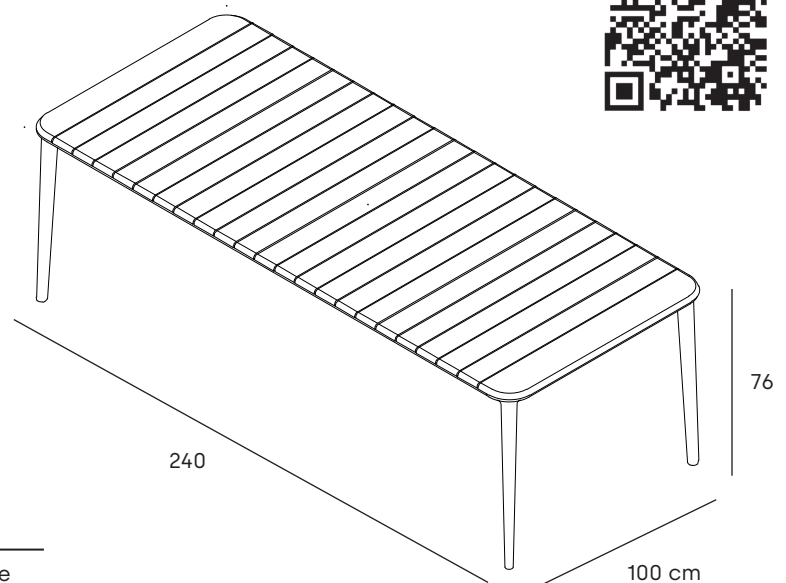

material: aluminium, teak

12095073

STAY natural coffee table white/teak

ceramic table

material: aluminium, ceramic

12095028

STAY natural ceramic table

teak table