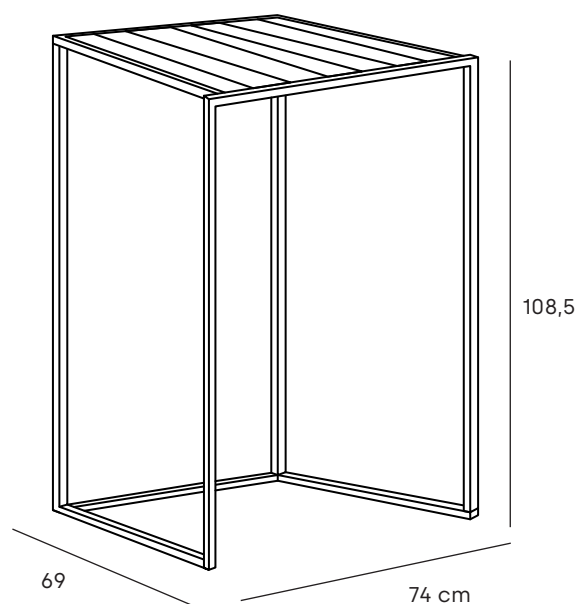

bar table

material: aluminium, wood

12095107

STAY natural bar table