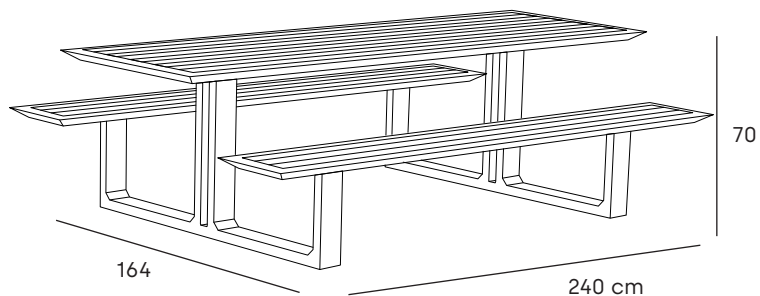

12095037 STAY natural rope barchair green rope + cushion dark grey

bar table

material: aluminium, wood

12095107

STAY natural bar table

picnic table

material: aluminium, teak

12095011